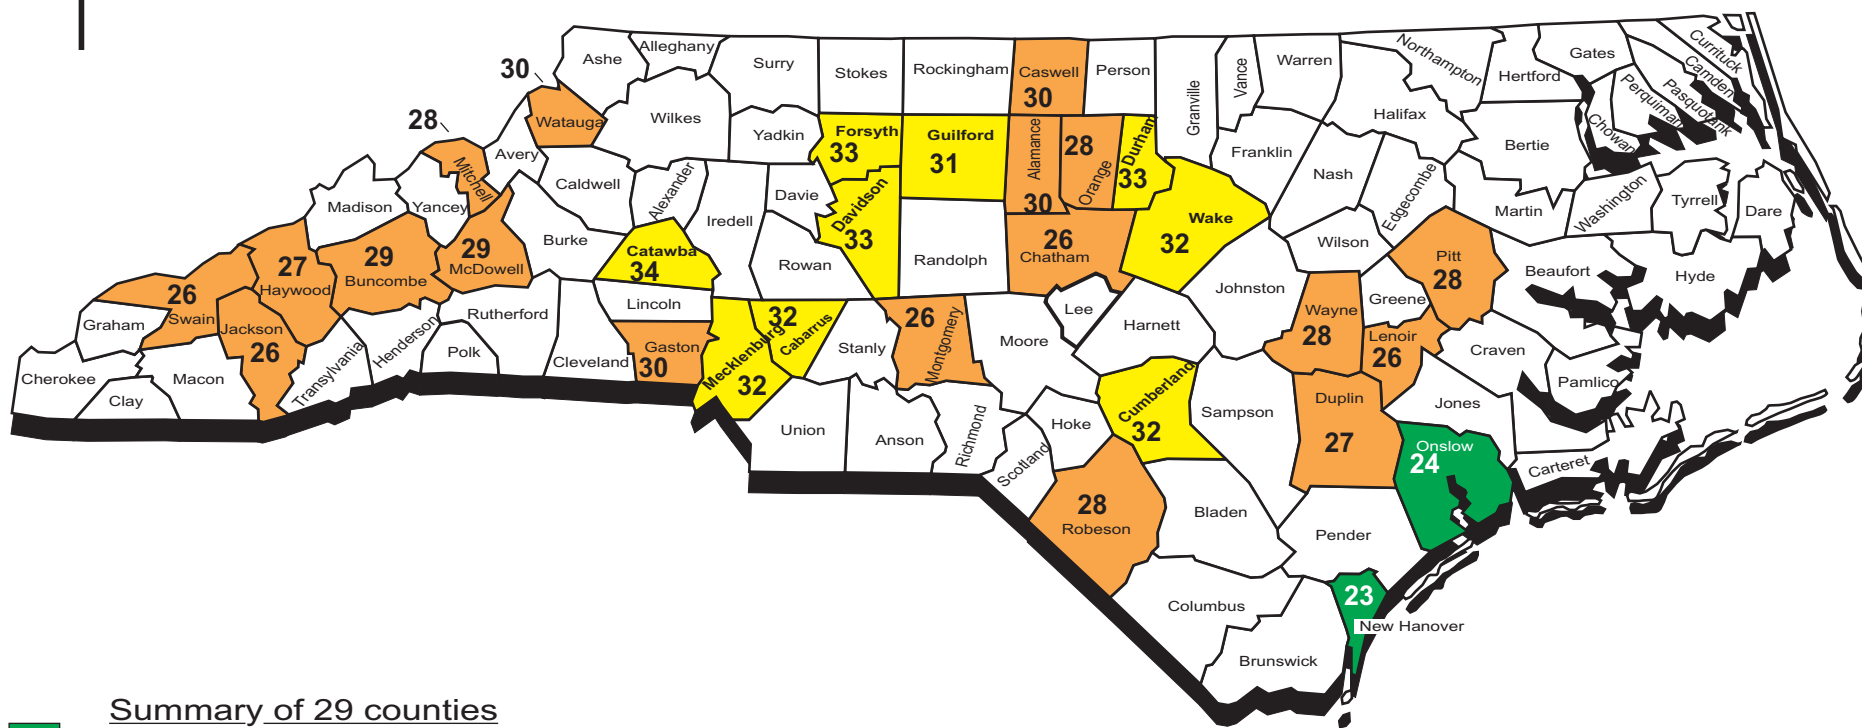

North Carolina PM2.5 “Daily Standard” Design Values 2002-2004

Summary of 29 counties

- 2 well below daily standard
- 18 moderately below daily standard
- 9 slightly below daily standard

Average 98th Percentile