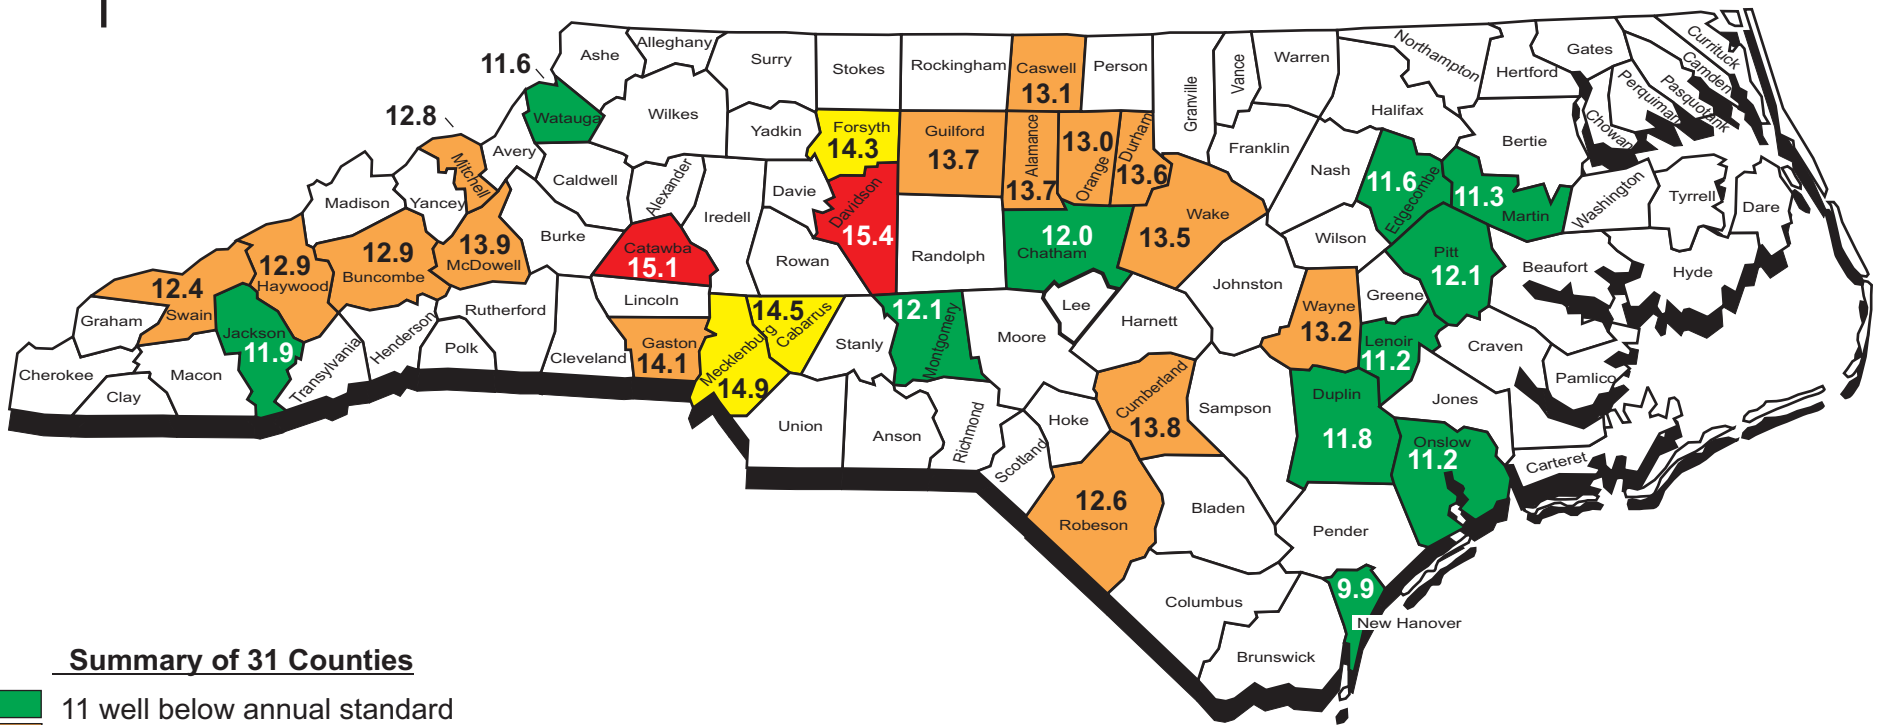

North Carolina PM2.5 Design Values 2002-2004

Summary of 31 Counties

- 11 well below annual standard
- 15 moderately below annual standard
- 3 slightly below annual standard
- 2 above annual standard