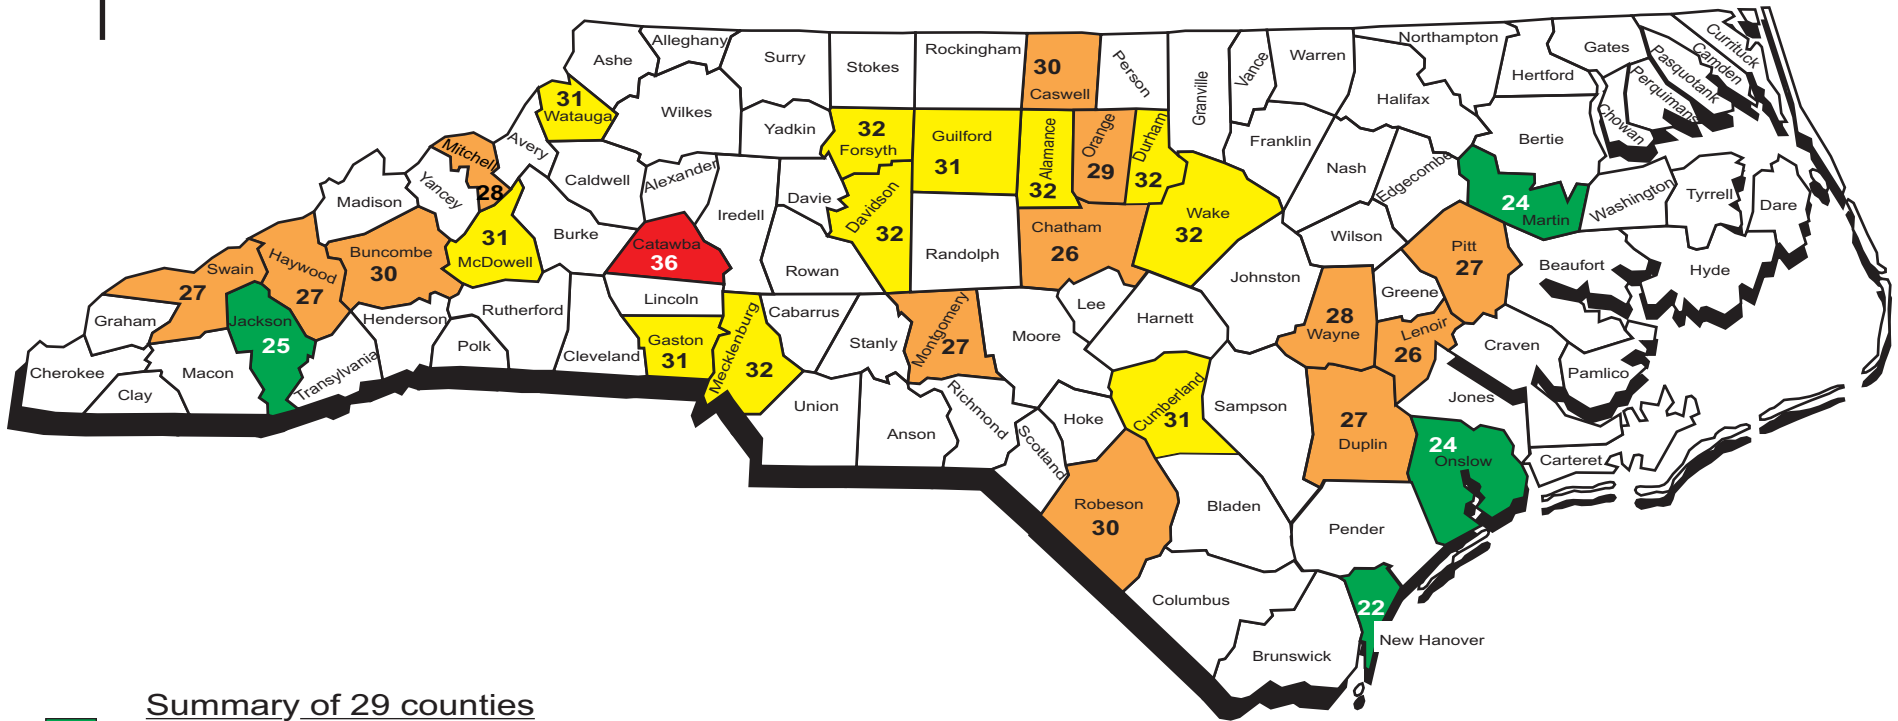

North Carolina PM2.5 “Daily Standard” Design Values 2003-2005

Summary of 29 counties

- 4 well below daily standard
- 13 moderately below daily standard
- 11 slightly below daily standard
- 1 above daily standard