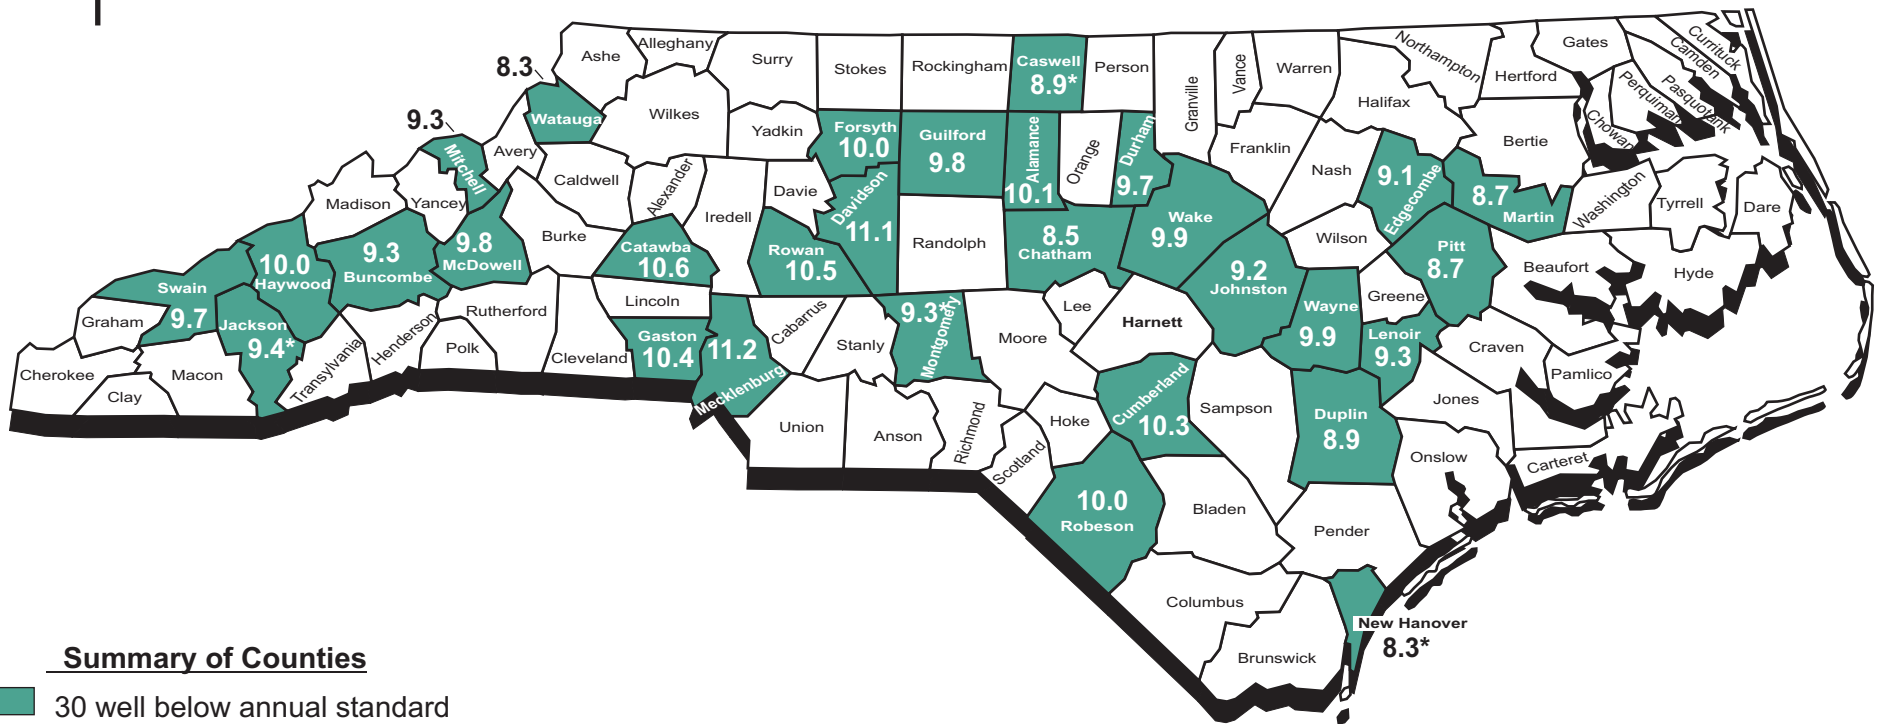

North Carolina PM2.5 Design Values 2009-2011

Summary of Counties

30 well below annual standard

*Value estimated from incomplete data