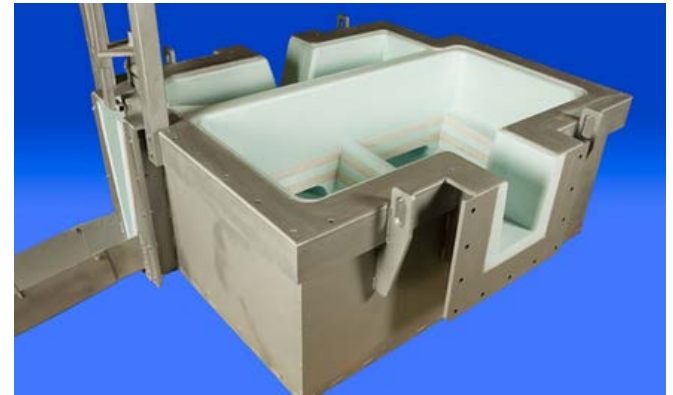

SELEE Corporation

- SELEE is a technical ceramics company
- Applications of our productions include:
  - Filtering molten metals
  - Investment casting
  - Thermal processing