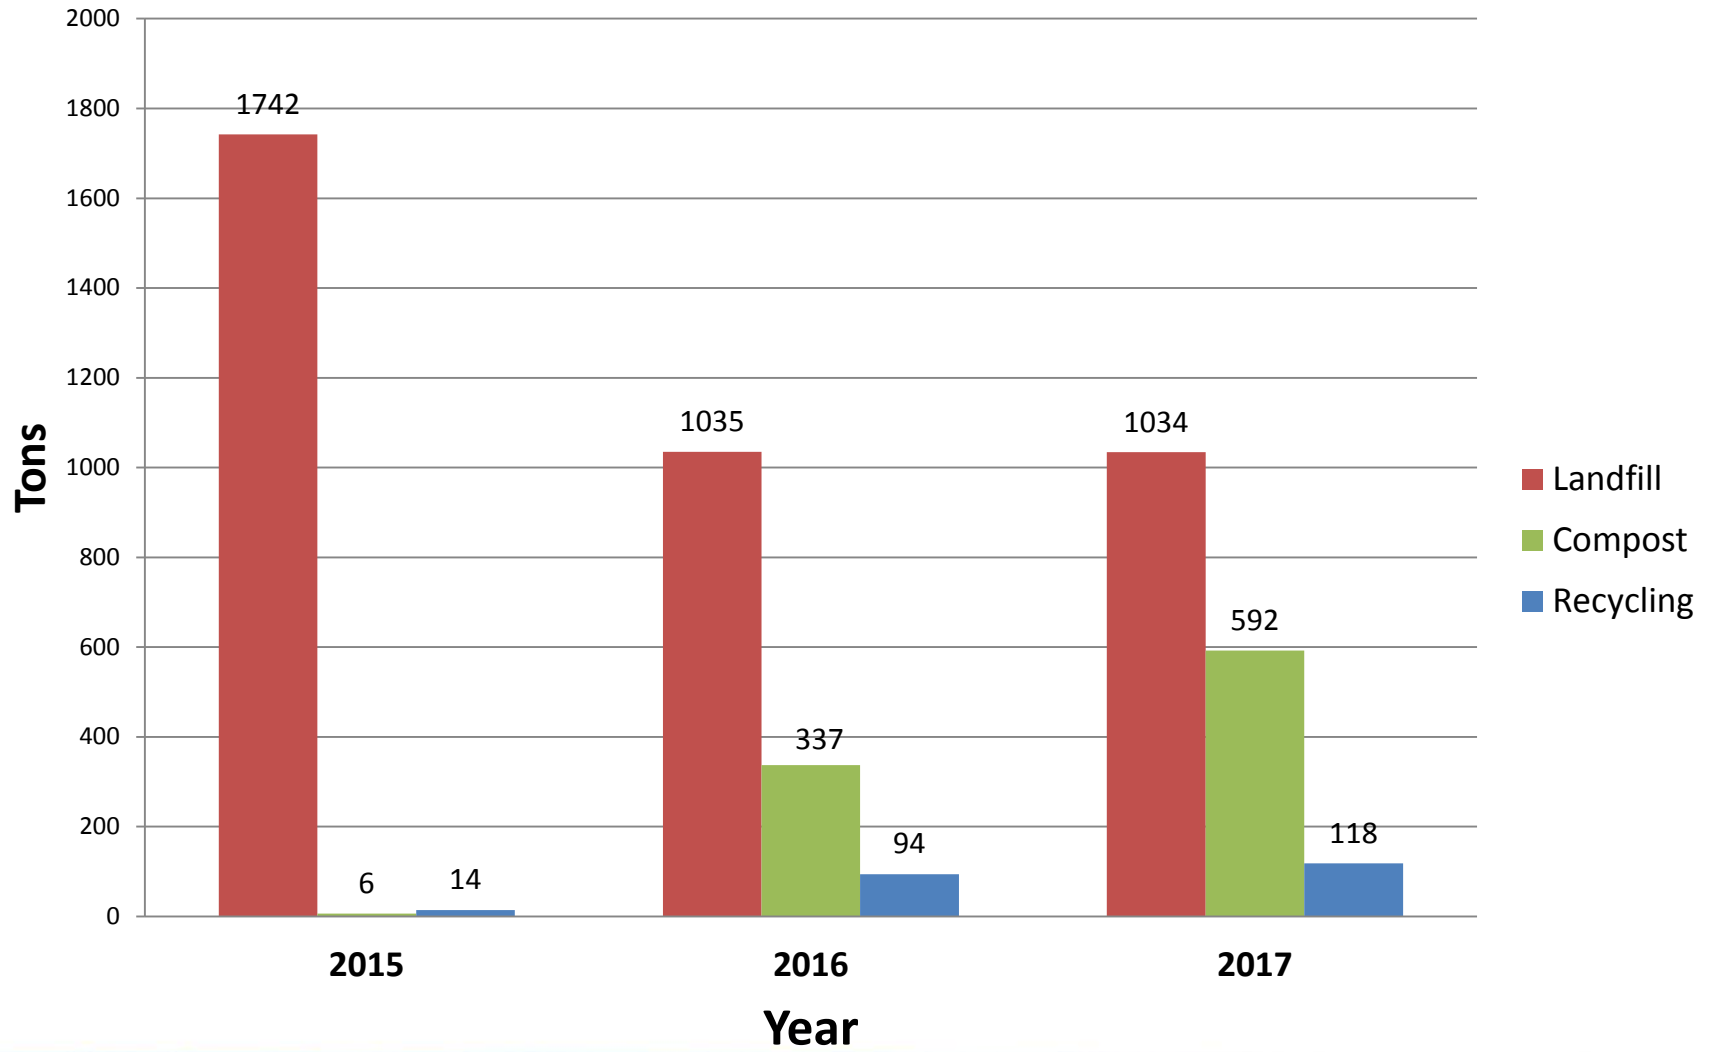

SELEE Solid Waste