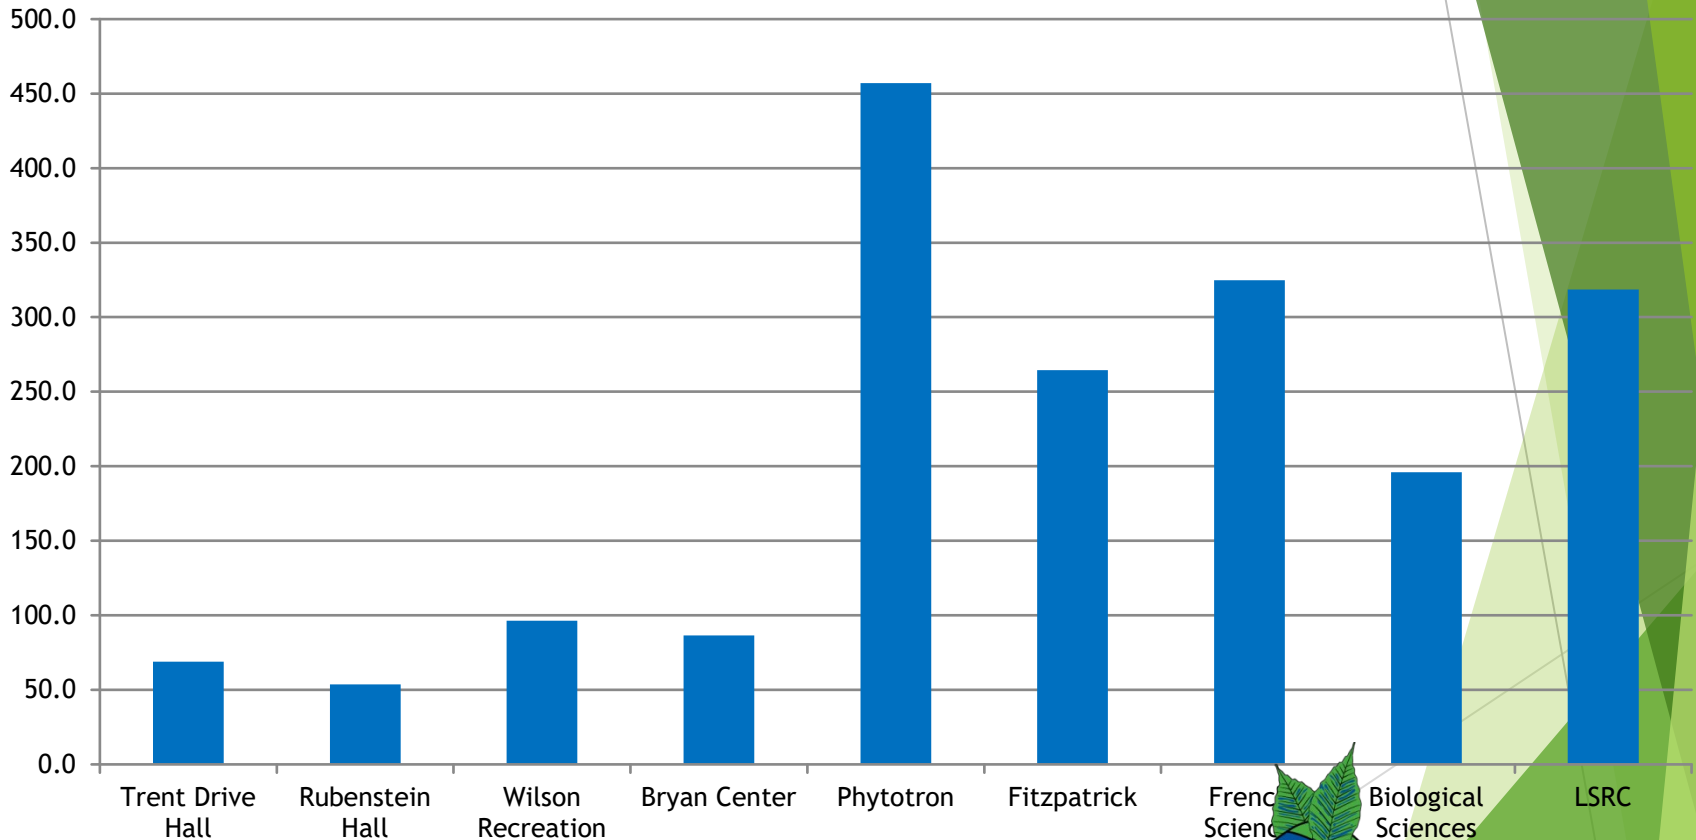

Impacts of Research Labs Energy

3-year average EUI (kBtu/sqft/yr)

Green Labs
at Duke