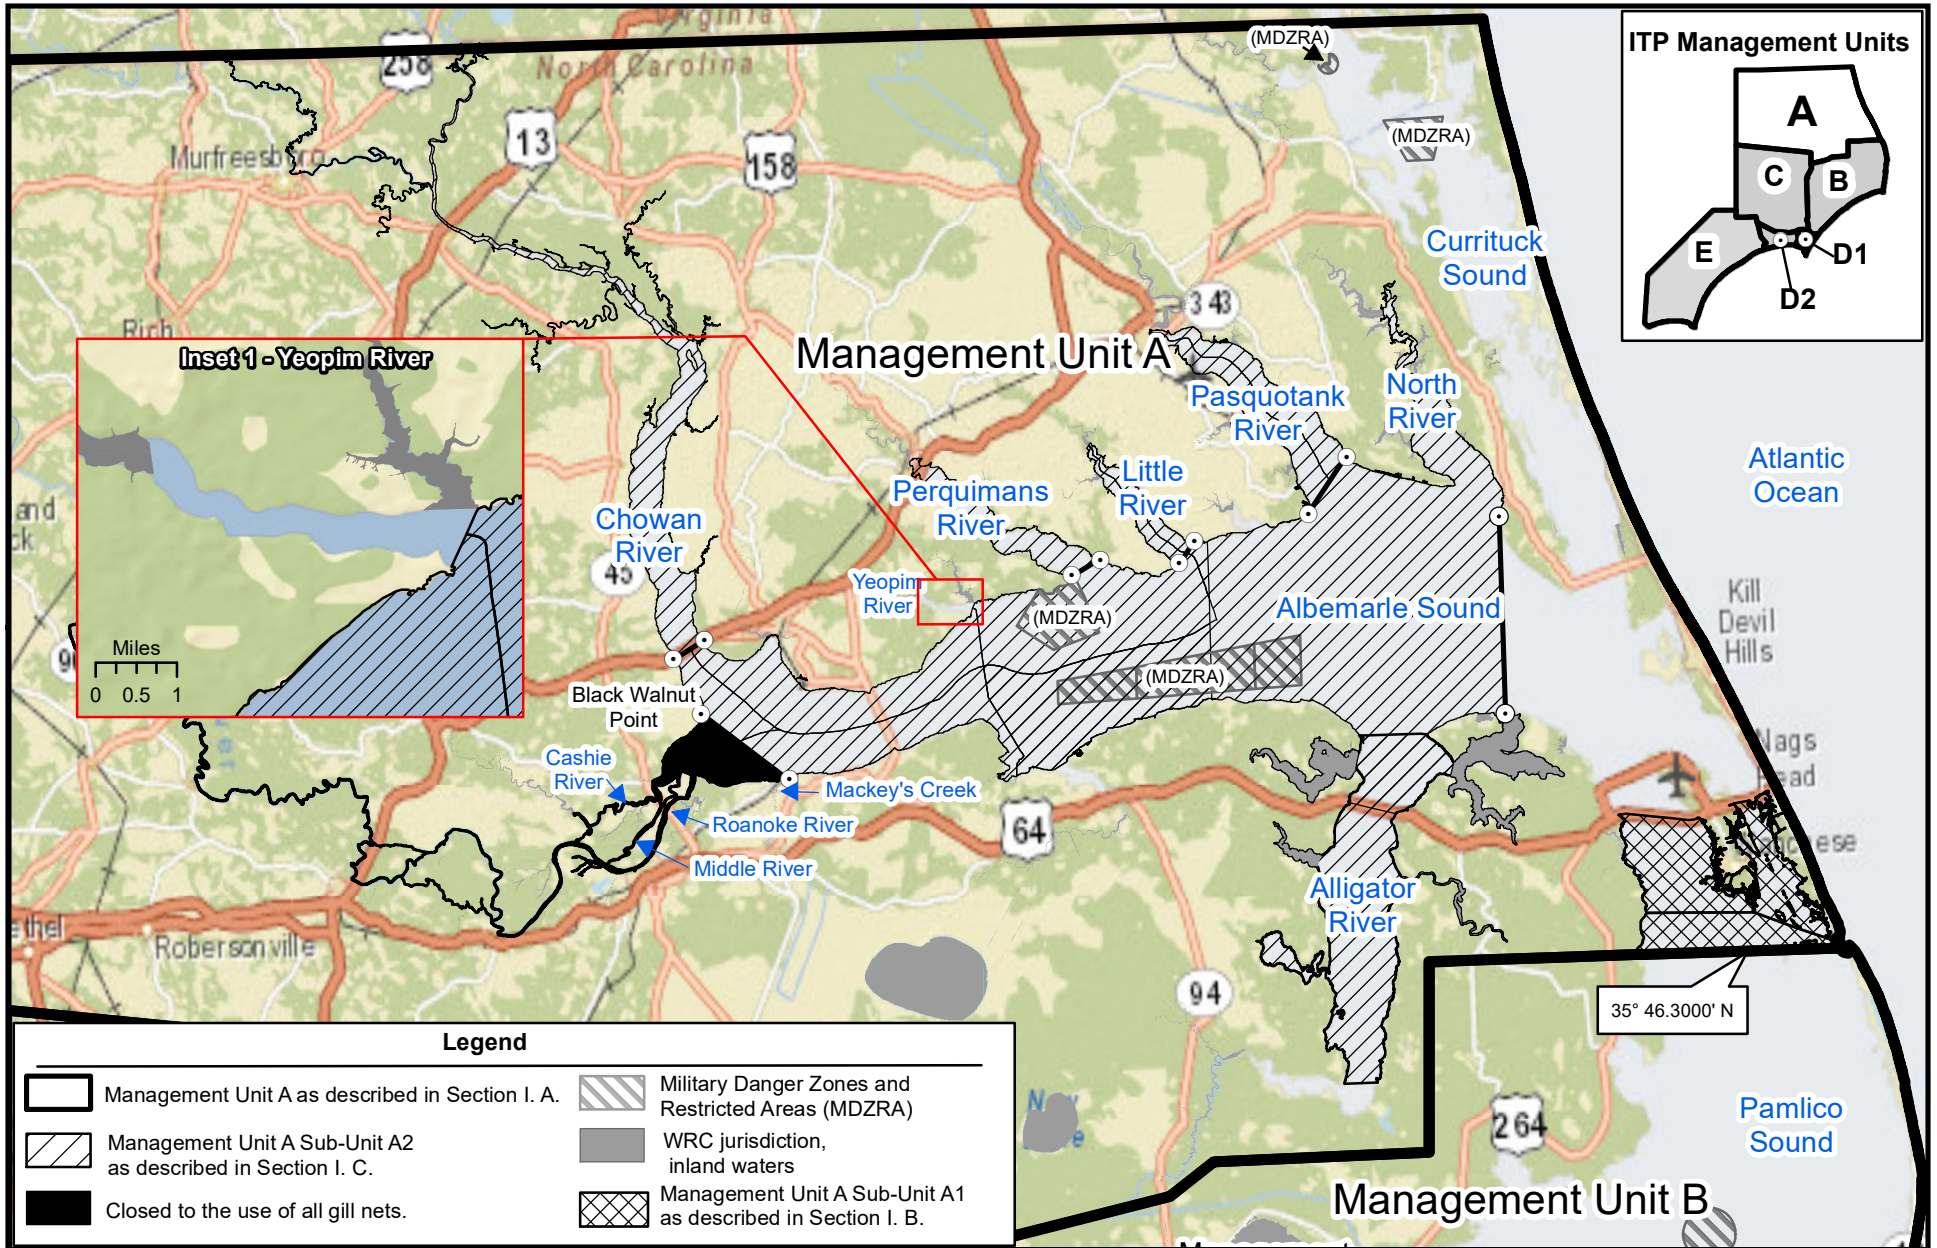

Maps are provided for illustrative purposes to assist the public.
 Maps do not supersede existing rules or proclamations.

Datum: NAD83
 Projection: NC State Plane
 Map Date: October 2023