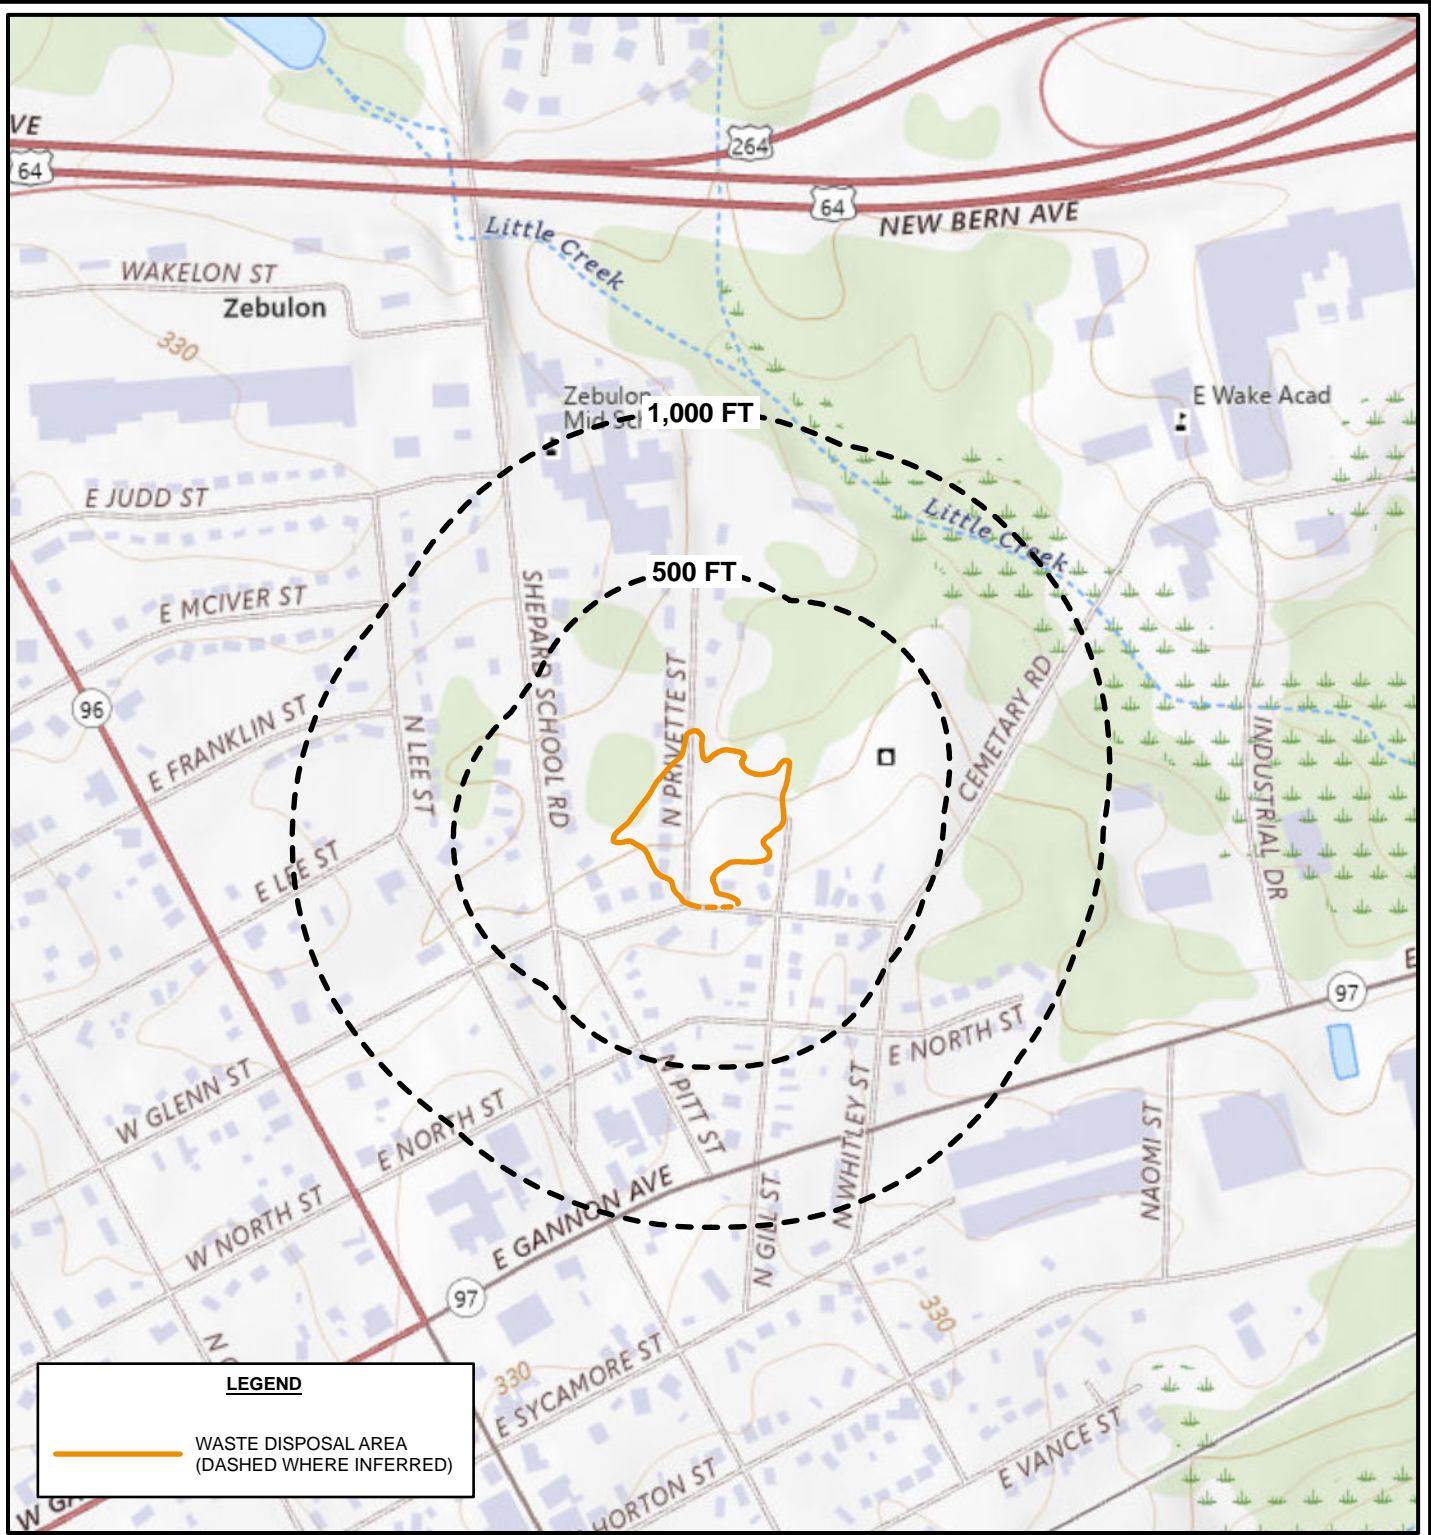

PATH: S:\AA-Master Projects\PR\PR_007 Gill Street Park\Reports\RI-3-4 Delineation Borings\Figures\PR_007_Figure1.aprx USER: draburn

LEGEND

— WASTE DISPOSAL AREA
(DASHED WHERE INFERRED)

U.S.G.S. QUADRANGLE MAP
ZEBULON, NORTH CAROLINA 2022
 QUADRANGLE
 7.5 MINUTE SERIES (TOPOGRAPHIC)

SITE LOCATION MAP		
GILL STREET PARK - NONCD0000201 NORTH GILL STREET ZEBULON, NORTH CAROLINA		
 <small>SMARTER ENVIRONMENTAL SOLUTIONS</small>		
JOB NO: PRL-007	DATE: 3-4-26	FIGURE NO. 1