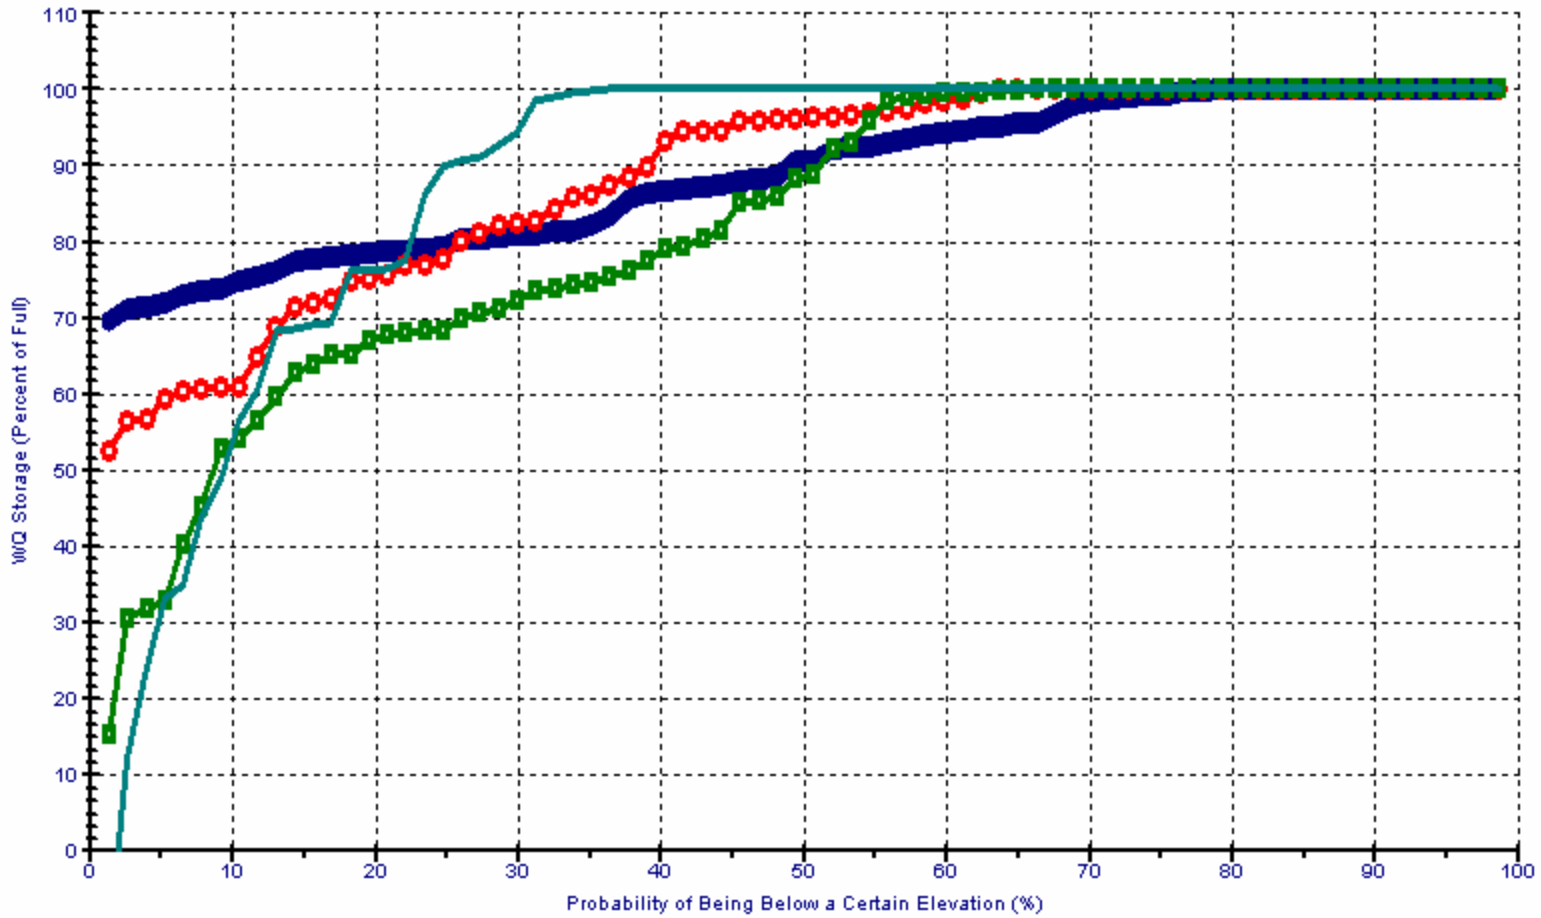

# Jordan Lake WQ Storage in 4, 8, 16, and 24 Weeks

06\_29\_2007\_cond

4 weeks

8 weeks

16 weeks

24 weeks

# Jordan Lake Elevation in 4, 8, 16, and 24 Weeks

06\_29\_2007\_cond

4 weeks

8 weeks

16 weeks

24 weeks