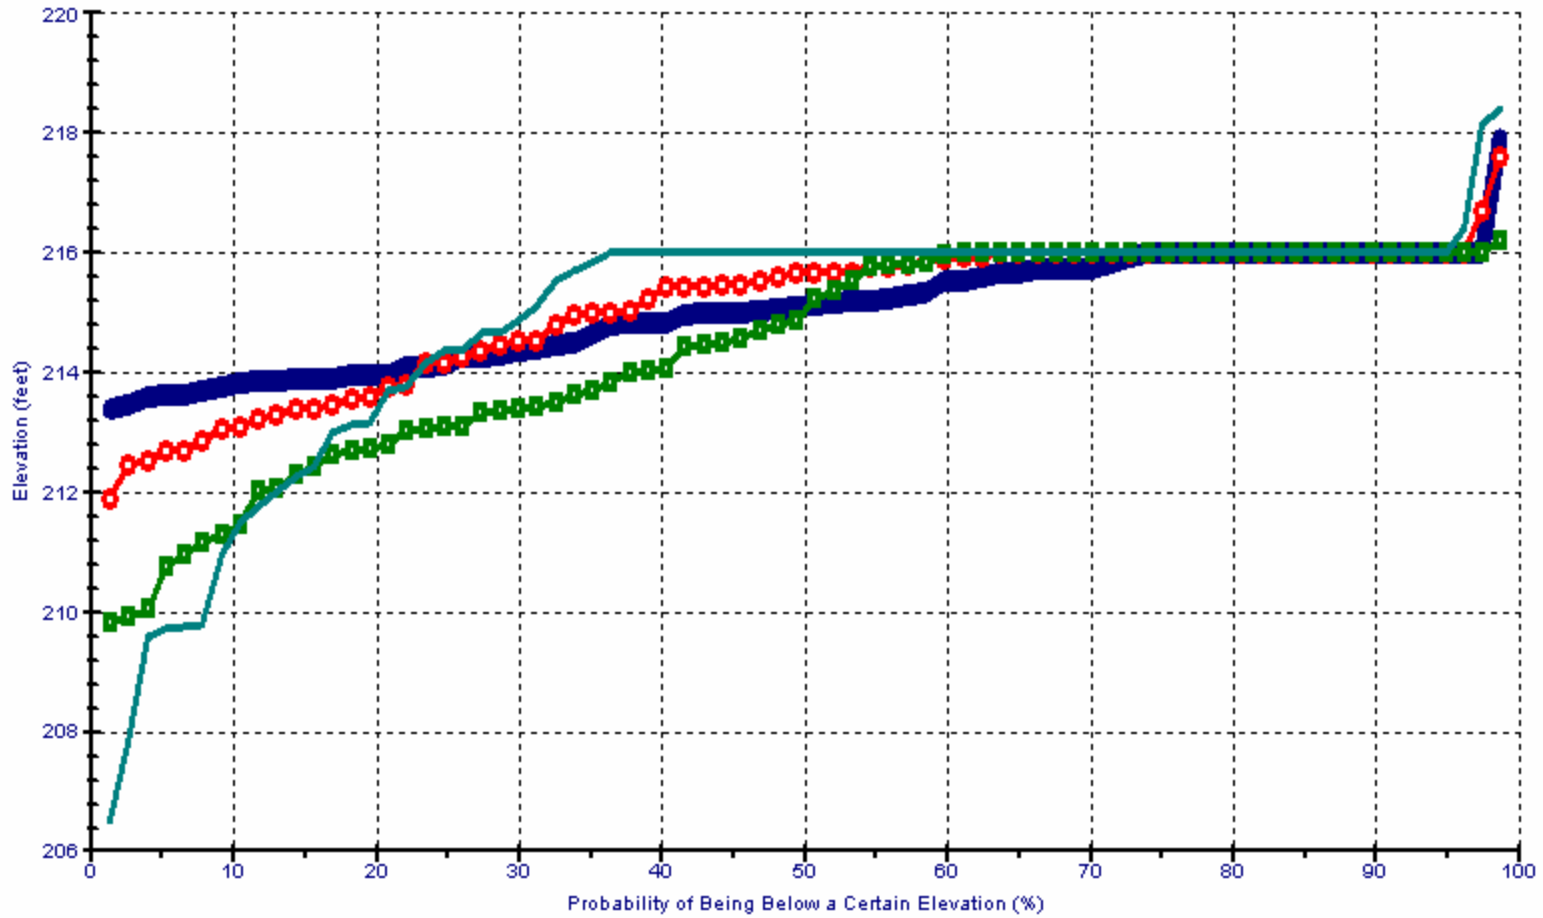

# Jordan Lake WQ Storage in 4, 8, 16, and 24 Weeks

06\_29\_2007\_cond

4 weeks

8 weeks

16 weeks

24 weeks

# Jordan Lake Elevation in 4, 8, 16, and 24 Weeks

06\_29\_2007\_cond

4 weeks

8 weeks

16 weeks

24 weeks